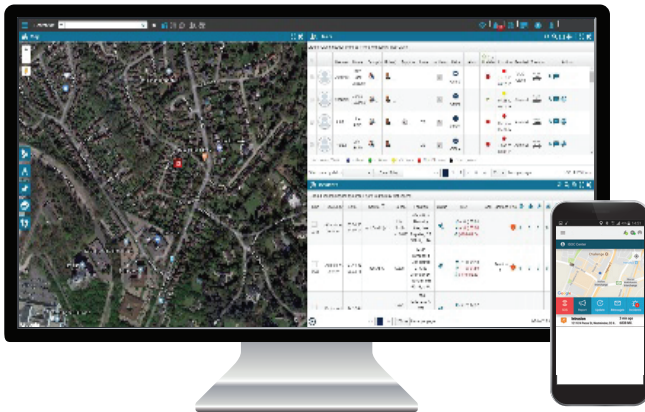

Reporting Features

Create a direct lifeline to your control center to ensure the safety and security of your assigned population.

- Dispatch relevant personnel or authorities quickly and accurately
- Monitor the whereabouts personnel and assets in the field
- Share images, live video streaming and critical data with security and safety personnel
- Transmit distress signals in regular or silent mode
- Connect immediately with emergency services with an SOS button
- Pinpoint the exact coordinates of a caller in distress
- Receive instant alerts of any security or safety situations or threats in your area
- Anonymously alert authorities and report crimes, potential threats, and medical emergencies