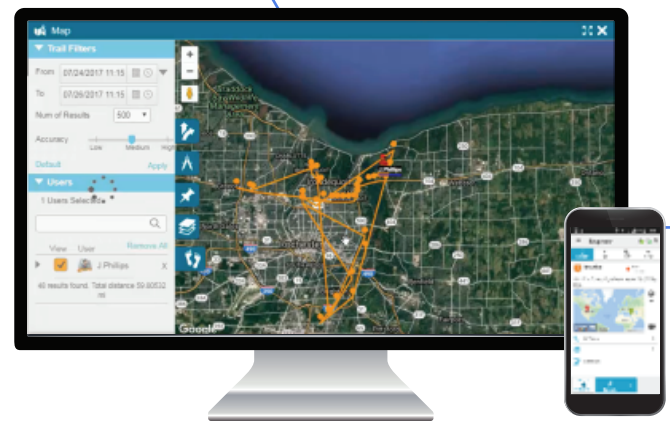

## Ensuring Operational Integrity and Continuity

Symphia NowForce is a secure cloud-based platform that is designed to connect various parties to ensure rapid communication and enhance situational awareness for better decisions and more positive outcomes. During a disruptive event, this powerful application can help organizations remain connected no matter the location. By leveraging smart devices, as well as wireless and mobile networks, Symphia NowForce enables organizations to adapt to any situation.

- Create geo-fences that alert automatically when breached
- Monitor the location, status and activities of personnel and resources in real-time
- Share relevant data with select personnel and minimize information overload across the organization
- Log events and responder movements in an incident management module in the CAD
- Locate and alert off-duty personnel in times of crisis

## Reporting Features

Create a direct lifeline to your control center to ensure the safety and security of your assigned population.

- Dispatch relevant personnel or authorities quickly and accurately
- Monitor the whereabouts personnel and assets in the field
- Share images, live video streaming and critical data with security and safety personnel
- Transmit distress signals in regular or silent mode
- Connect immediately with emergency services with an SOS button
- Pinpoint the exact coordinates of a caller in distress
- Receive instant alerts of any security or safety situations or threats in your area
- Anonymously alert authorities and report crimes, potential threats, and medical emergencies